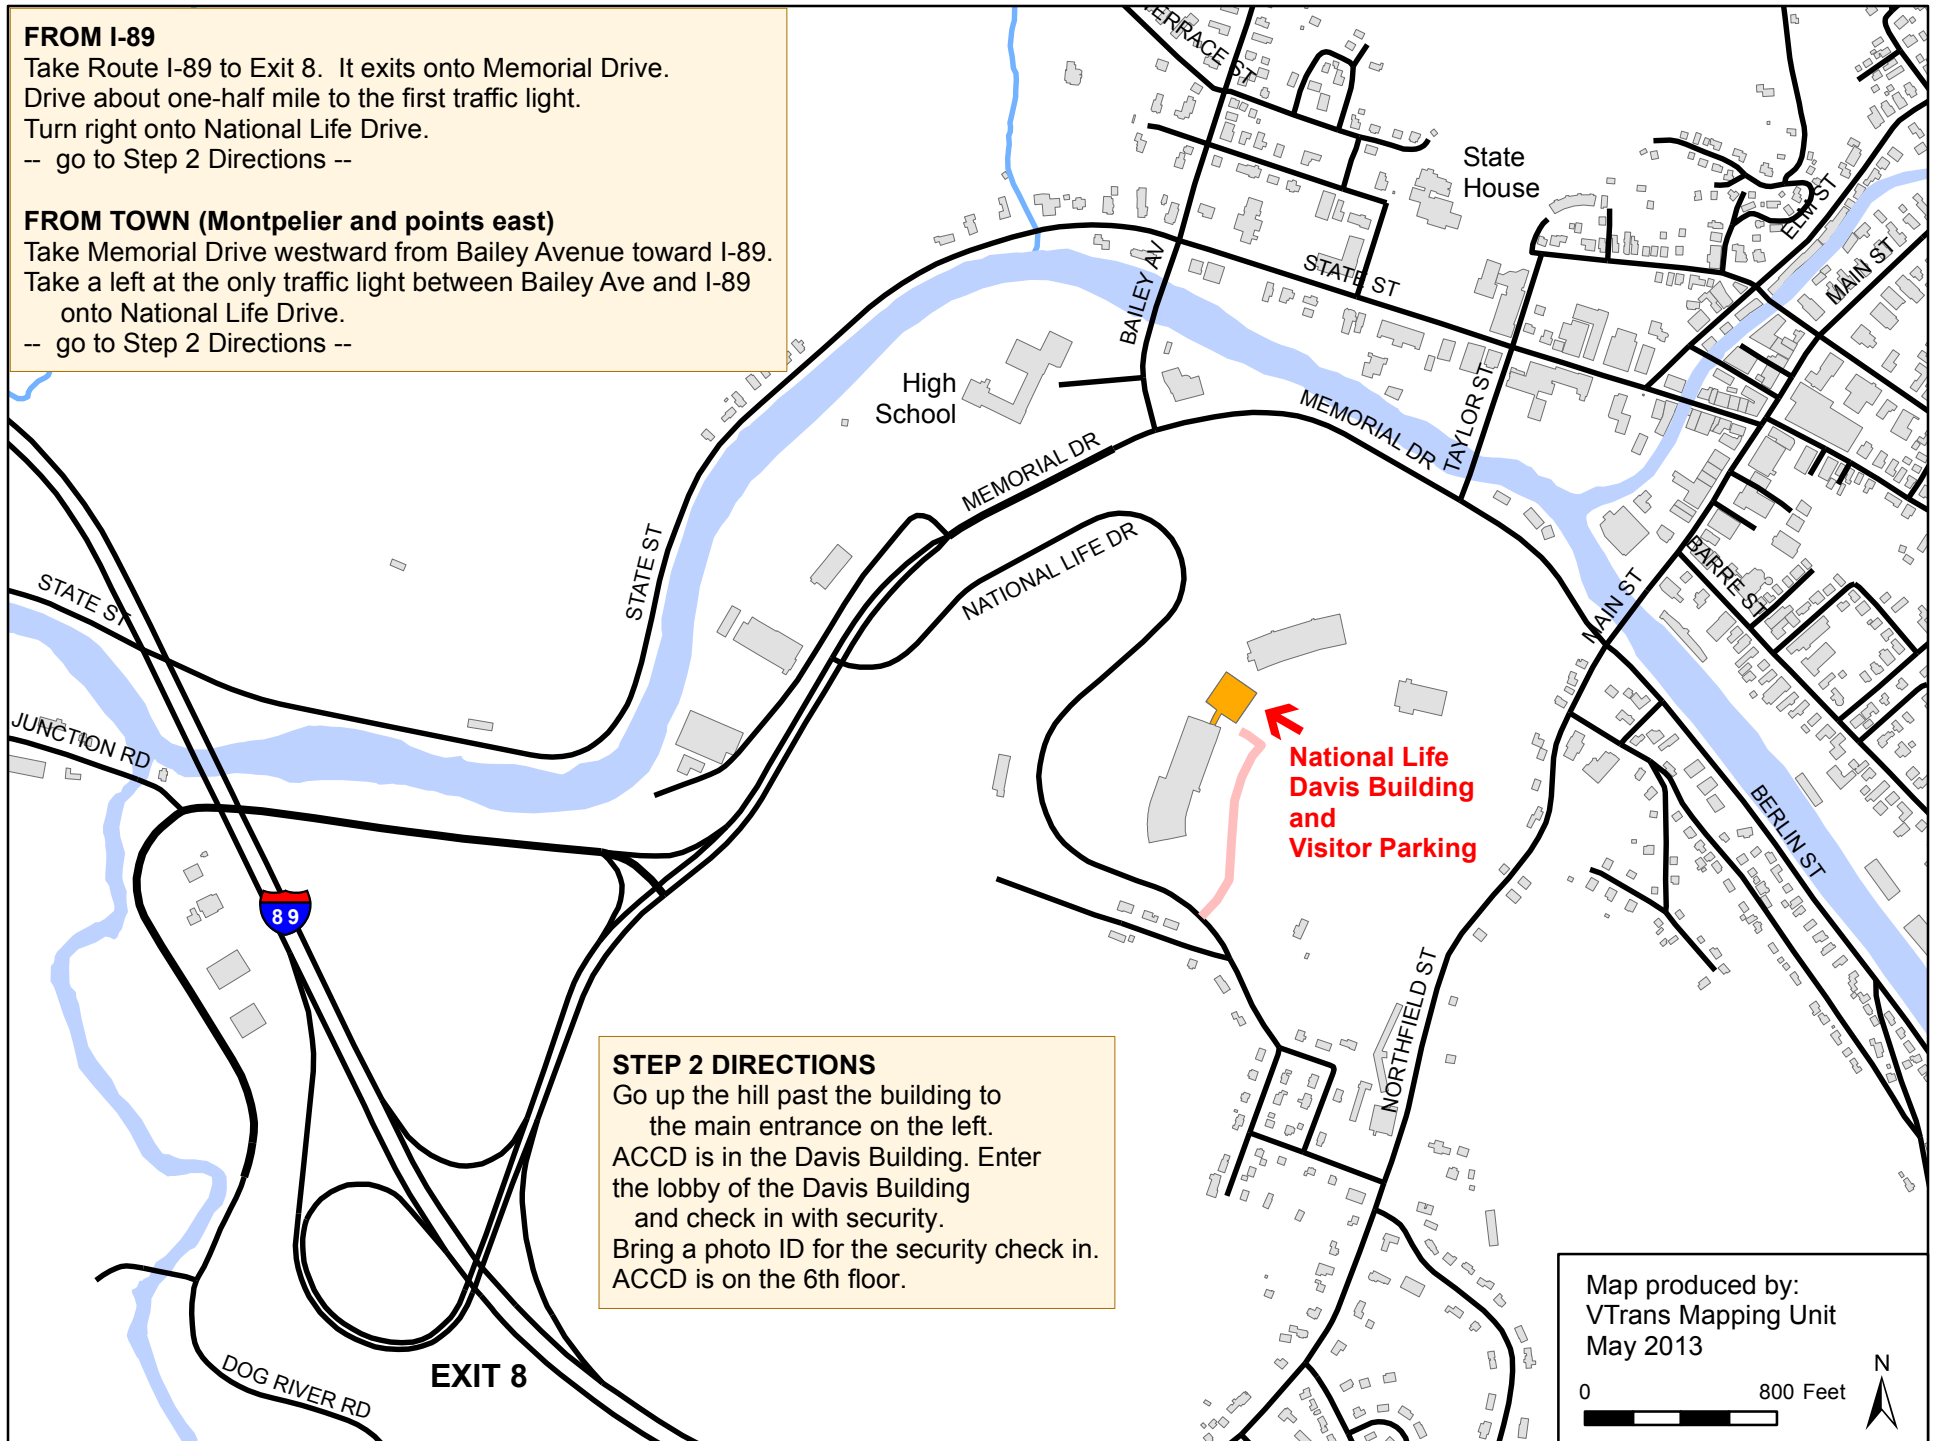

**FROM I-89**

Take Route I-89 to Exit 8. It exits onto Memorial Drive.  
Drive about one-half mile to the first traffic light.  
Turn right onto National Life Drive.  
-- go to Step 2 Directions --

**FROM TOWN (Montpelier and points east)**

Take Memorial Drive westward from Bailey Avenue toward I-89.  
Take a left at the only traffic light between Bailey Ave and I-89  
onto National Life Drive.  
-- go to Step 2 Directions --

**STEP 2 DIRECTIONS**

Go up the hill past the building to the main entrance on the left. ACCD is in the Davis Building. Enter the lobby of the Davis Building and check in with security. Bring a photo ID for the security check in. ACCD is on the 6th floor.

Map produced by:  
VTrans Mapping Unit  
May 2013

0 800 Feet